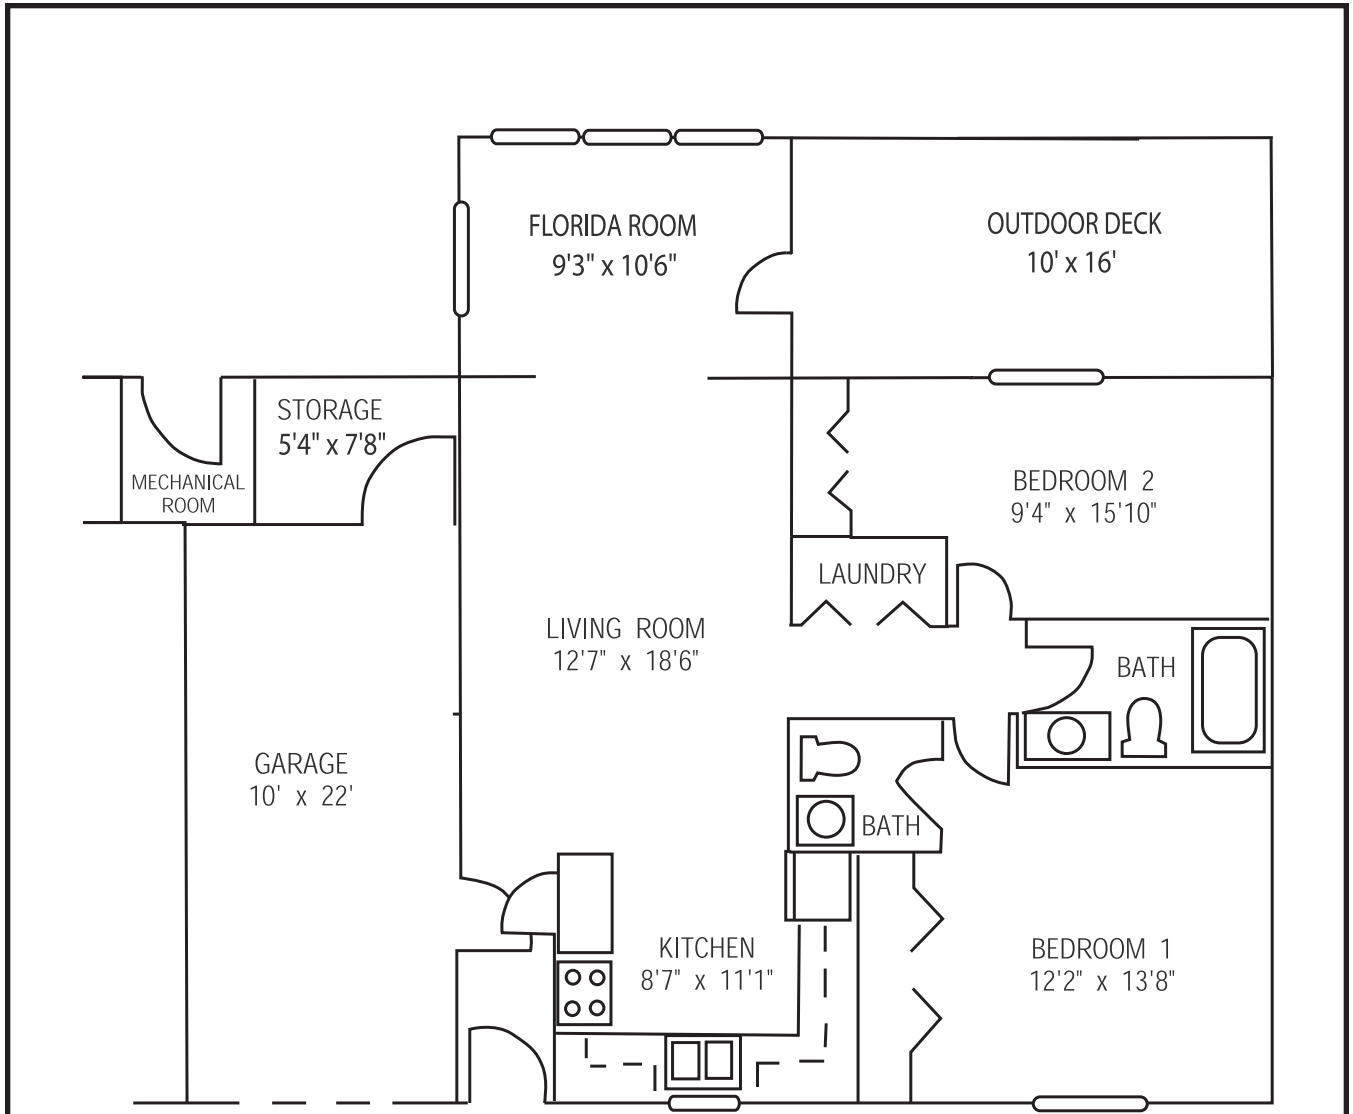

COACHLIGHT COTTAGE FLOOR PLAN

Coachlight Cottage

Living	929 sq. ft.
Utility Closet	41 sq. ft.
Garage	220 sq. ft.
Outdoor Deck	160 sq. ft.

TOTAL 1,350 sq. ft