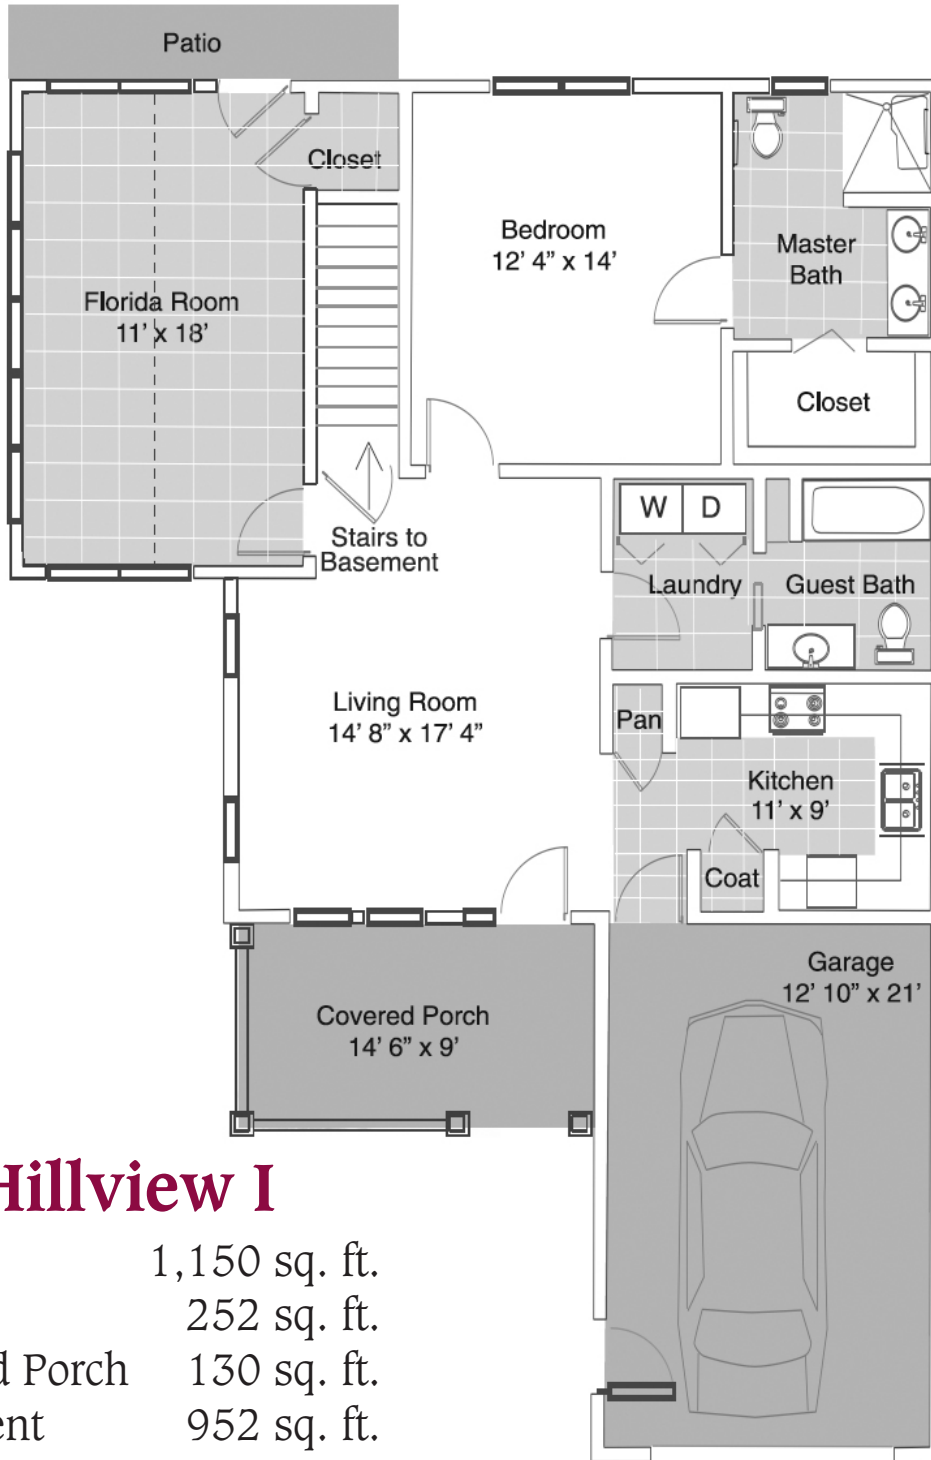

HILLVIEW I COTTAGE FLOOR PLAN

Hillview I

Living	1,150 sq. ft.
Garage	252 sq. ft.
Covered Porch	130 sq. ft.
Basement	952 sq. ft.

TOTAL 2,484 sq. ft