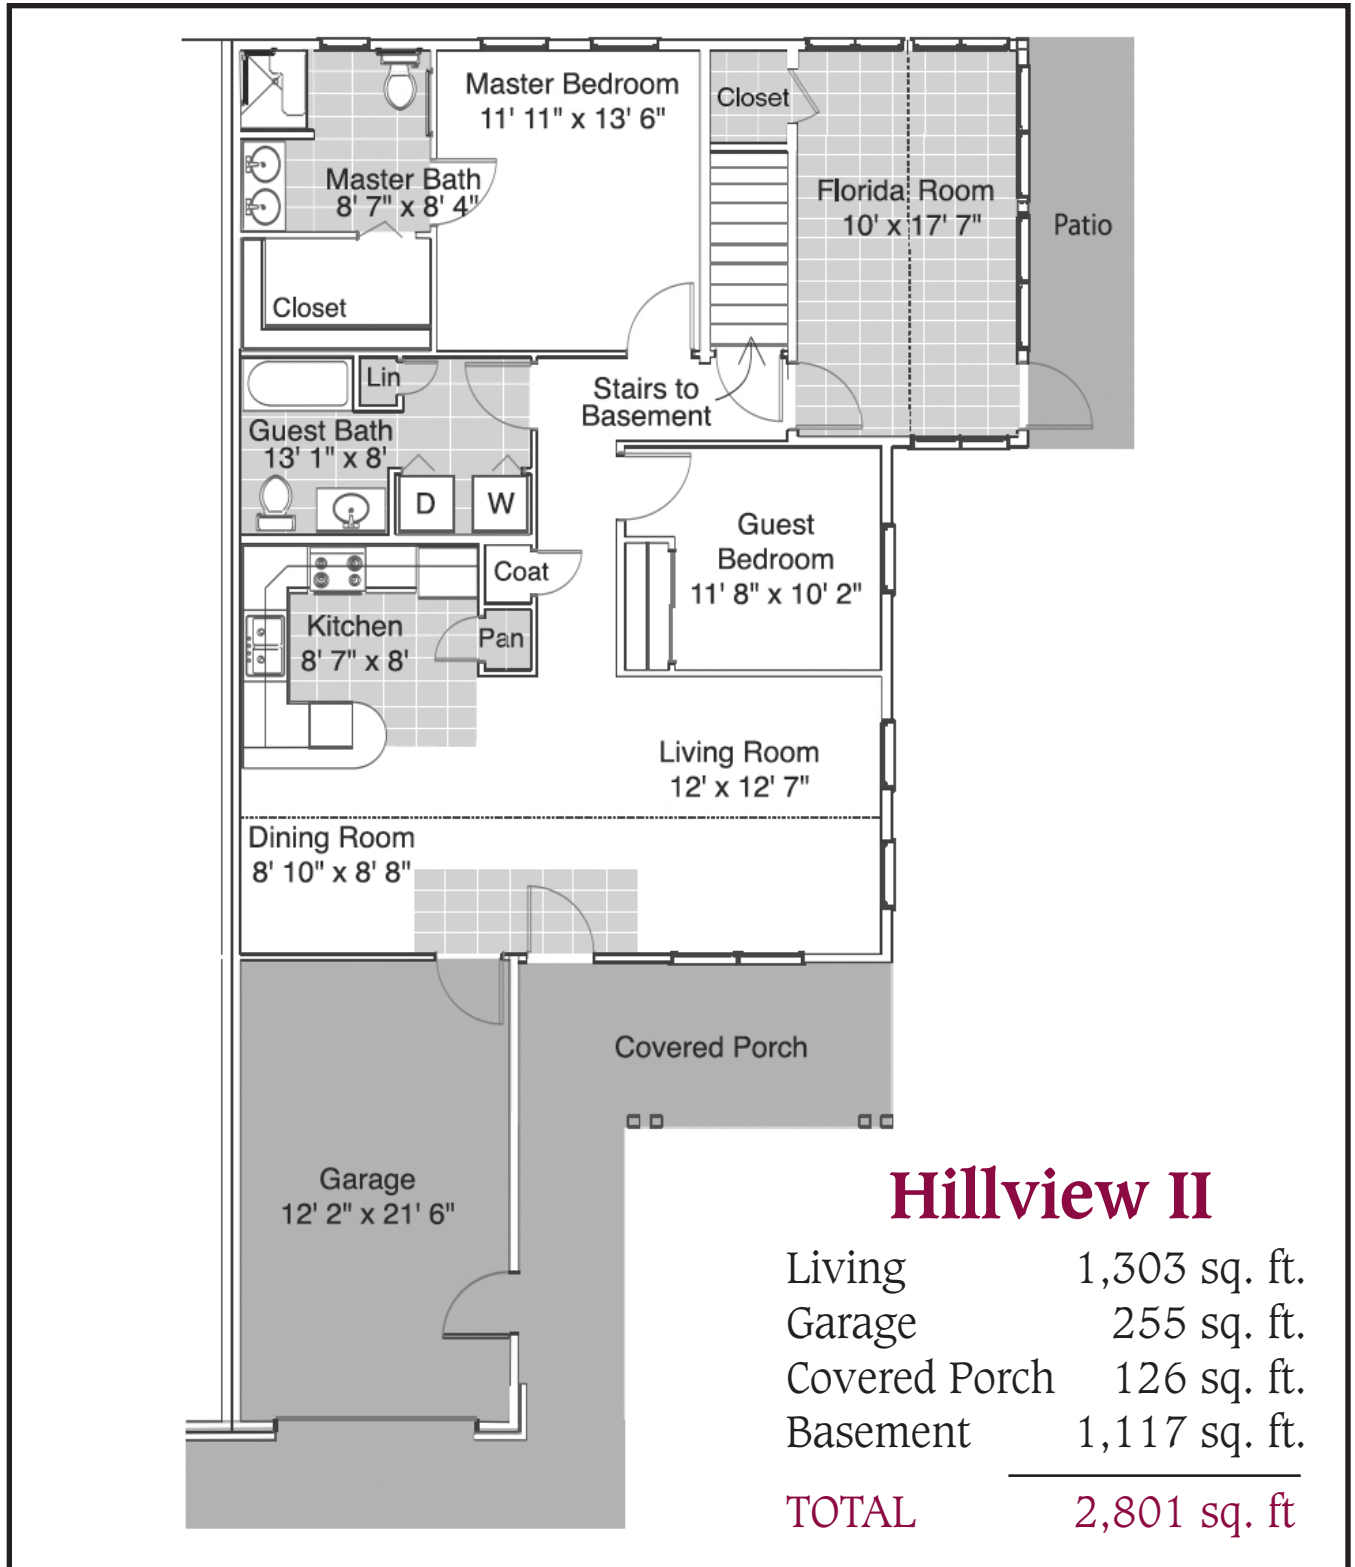

# HILLVIEW II COTTAGE FLOOR PLAN

## Hillview II

Living	1,303 sq. ft.
Garage	255 sq. ft.
Covered Porch	126 sq. ft.
Basement	1,117 sq. ft.
<b>TOTAL</b>	<b>2,801 sq. ft</b>