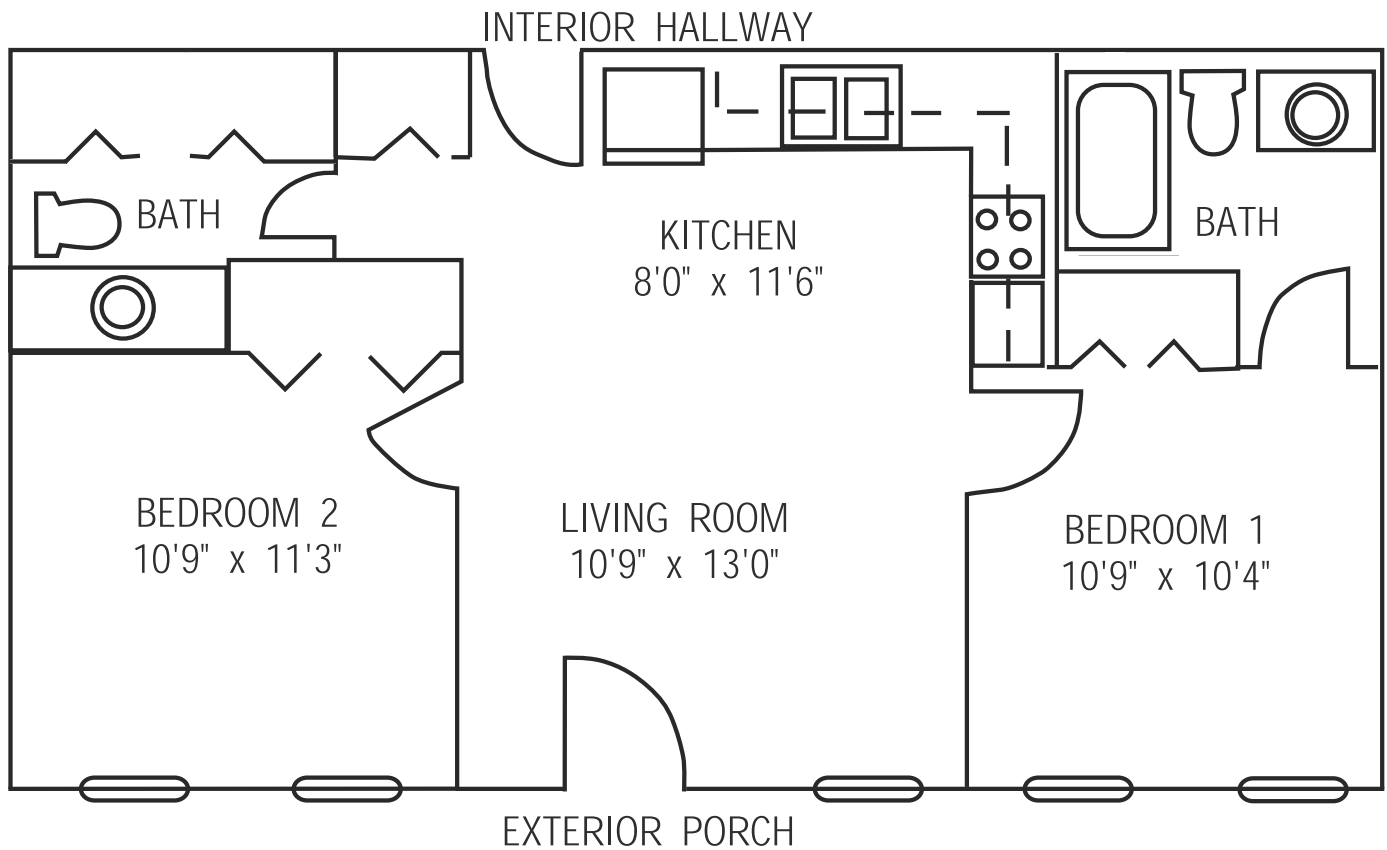

 **Heritage**
The Homestead

Floor Plans

INDEPENDENT LIVING

Promoting HOPE, DIGNITY, and PURPOSEFUL LIVING

Hillview I Cottage Floor Plan

Hillview I

2,484 sq. ft.

Hillview II Cottage Floor Plan

Hillview II

2,801 sq. ft.

Coachlight Cottage Floor Plan

Coachlight Cottage

1,350 sq. ft.

Garden Cottages 9-18 Floor Plan

Garden Cottages 9-22

602 sq. ft.

One Bedroom Deluxe Apartment Floor Plan

One Bedroom Deluxe Apartment

660 sq. ft.

One Bedroom Apartment Floor Plan

One Bedroom Apartment

447 sq. ft.

Two Bedroom Deluxe Apartment Floor Plan

Two Bedroom Deluxe Apartment

1,150 sq. ft.

Two Bedroom Apartment Floor Plan

Two Bedroom Apartment

630 sq. ft.

Studio Deluxe Apartment Floor Plan

Studio Deluxe Apartment

386 sq. ft.

Studio Apartment Floor Plan