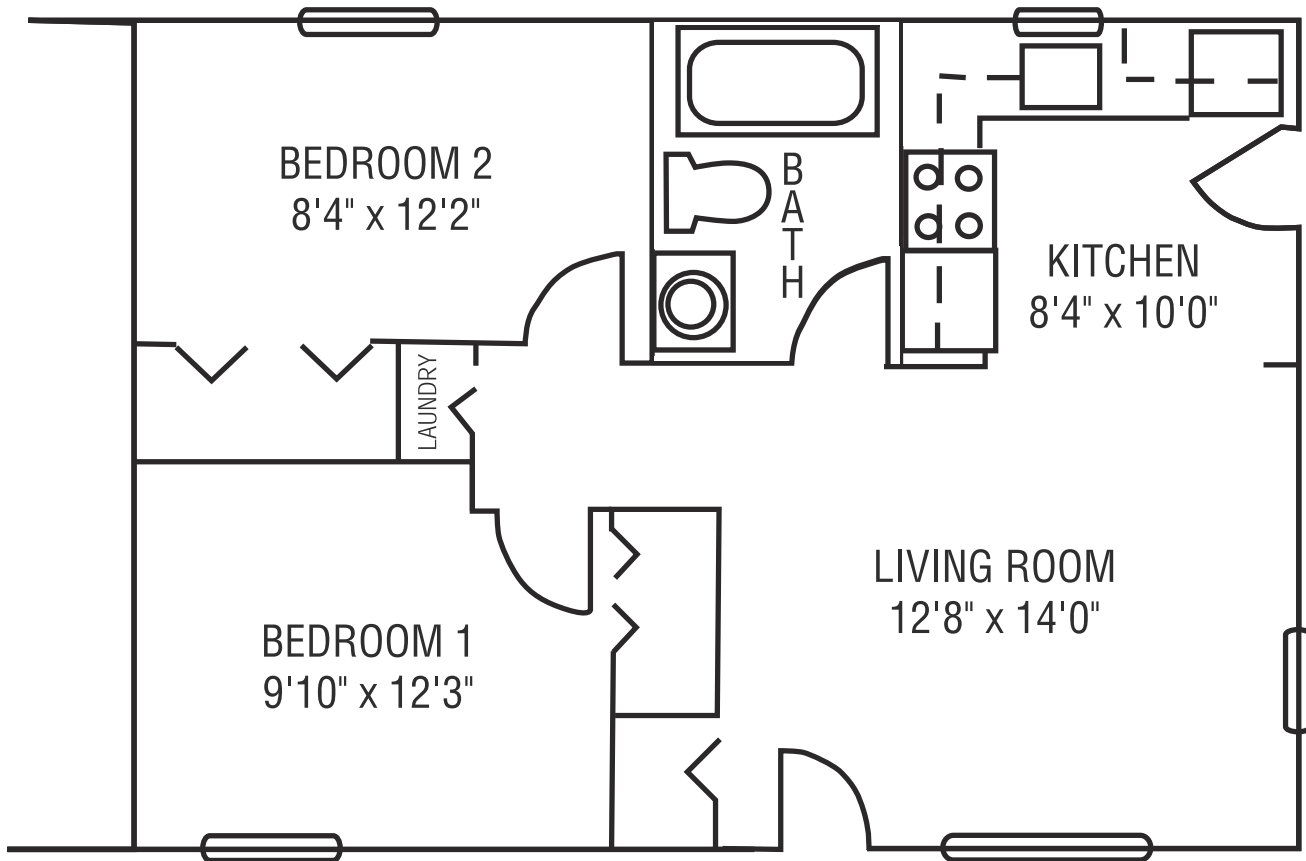

 **Heritage**
The Homestead

Floor Plans

INDEPENDENT LIVING

Promoting HOPE, DIGNITY, and PURPOSEFUL LIVING

Hillview I Cottage Floor Plan

Hillview I

2,484 sq. ft.

Hillview II Cottage Floor Plan

Hillview II

2,801 sq. ft.

Coachlight Cottage Floor Plan

Coachlight Cottage

1,350 sq. ft.

Garden Cottages 9-18 Floor Plan

Garden Cottages 9-22

602 sq. ft.

One Bedroom Deluxe Apartment Floor Plan

One Bedroom Deluxe Apartment

660 sq. ft.

One Bedroom Apartment Floor Plan

One Bedroom Apartment

447 sq. ft.

Two Bedroom Deluxe Apartment Floor Plan

Two Bedroom Deluxe Apartment

1,150 sq. ft.

Two Bedroom Apartment Floor Plan

Two Bedroom Apartment

630 sq. ft.

Studio Deluxe Apartment Floor Plan

Studio Deluxe Apartment

386 sq. ft.

Studio Apartment Floor Plan