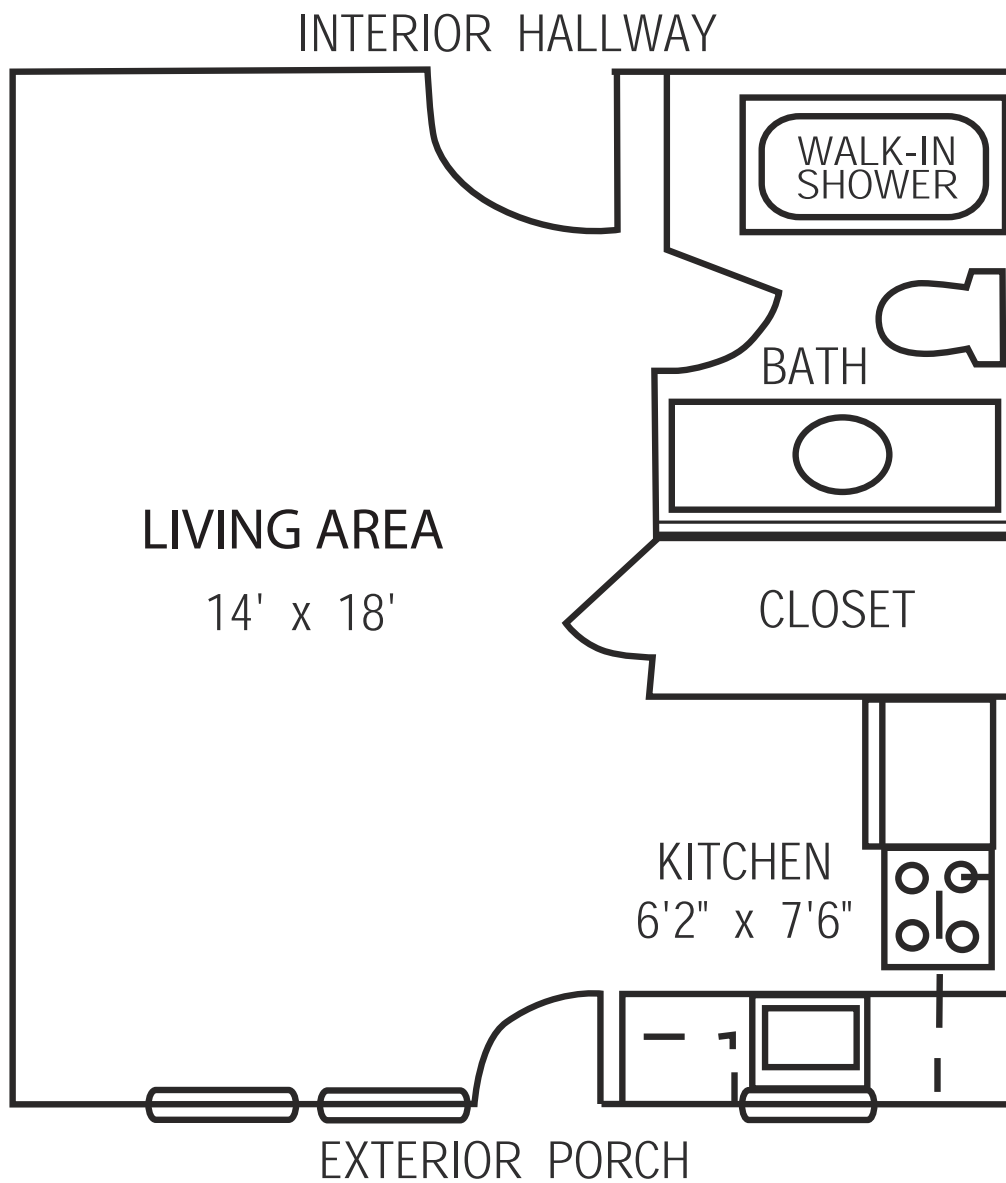

 **Heritage**
The Homestead

Floor Plans

INDEPENDENT LIVING

Promoting HOPE, DIGNITY, and PURPOSEFUL LIVING

Hillview I Cottage Floor Plan

Hillview I

2,484 sq. ft.

Hillview II Cottage Floor Plan

One Bedroom Deluxe Apartment Floor Plan

One Bedroom Deluxe Apartment

660 sq. ft.

One Bedroom Apartment Floor Plan

One Bedroom Apartment

447 sq. ft.

Two Bedroom Deluxe Apartment Floor Plan

Two Bedroom Deluxe Apartment

1,150 sq. ft.

Two Bedroom Apartment Floor Plan

Two Bedroom Apartment

630 sq. ft.

Studio Deluxe Apartment Floor Plan

Studio Deluxe Apartment

386 sq. ft.

Studio Apartment Floor Plan

Studio Apartment

314 sq. ft.

 **Heritage**
The Homestead

Multiple layouts available. Contact us to schedule your tour today!

WWW.HERITAGE1886.ORG

4600 ROUTE 60 | PO BOX 350 | GERRY, NY 14740 | 716-763-5608