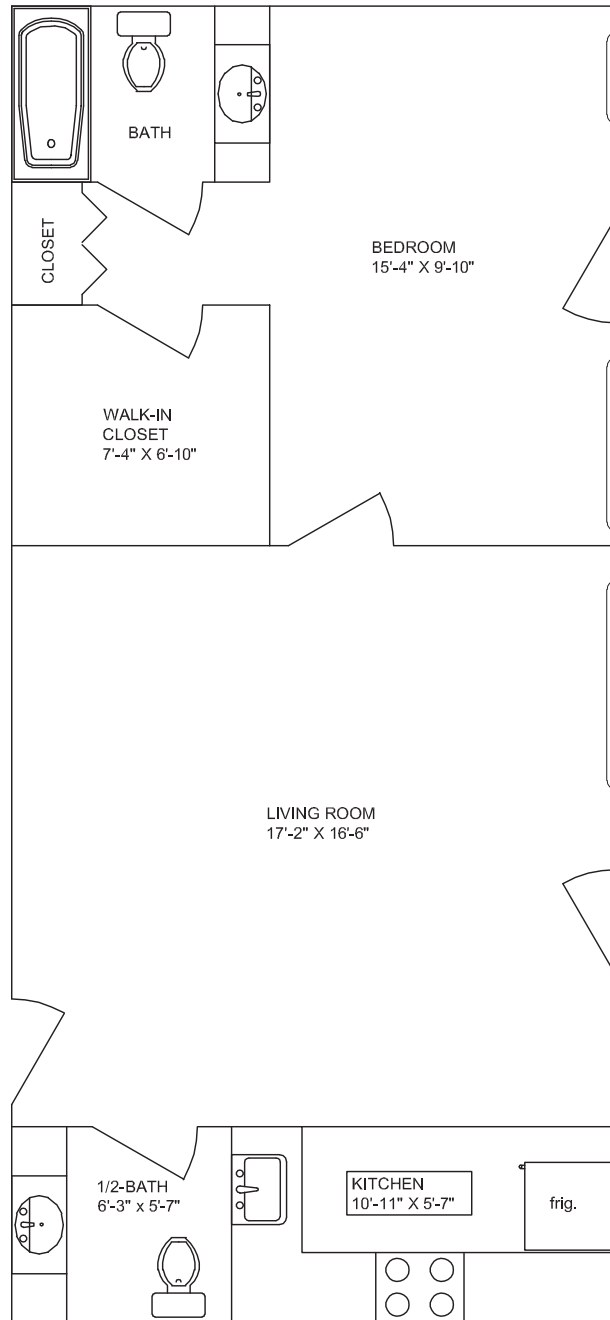

 **Heritage**
The Homestead

Floor Plans

INDEPENDENT LIVING

Promoting HOPE, DIGNITY, and PURPOSEFUL LIVING

Hillview I Cottage Floor Plan

Hillview I

2,484 sq. ft.

Hillview II Cottage Floor Plan

Hillview II

2,801 sq. ft.

Coachlight Cottage Floor Plan

Coachlight Cottage

1,350 sq. ft.

Garden Cottages 9-18 Floor Plan

Garden Cottages 9-22

602 sq. ft.

One Bedroom Deluxe Apartment Floor Plan

One Bedroom Deluxe Apartment

660 sq. ft.

One Bedroom Apartment Floor Plan

One Bedroom Apartment

447 sq. ft.

Two Bedroom Deluxe Apartment Floor Plan

Two Bedroom Deluxe Apartment

1,150 sq. ft.

Two Bedroom Apartment Floor Plan

Two Bedroom Apartment

630 sq. ft.

Studio Deluxe Apartment Floor Plan

Studio Deluxe Apartment

386 sq. ft.

Studio Apartment Floor Plan