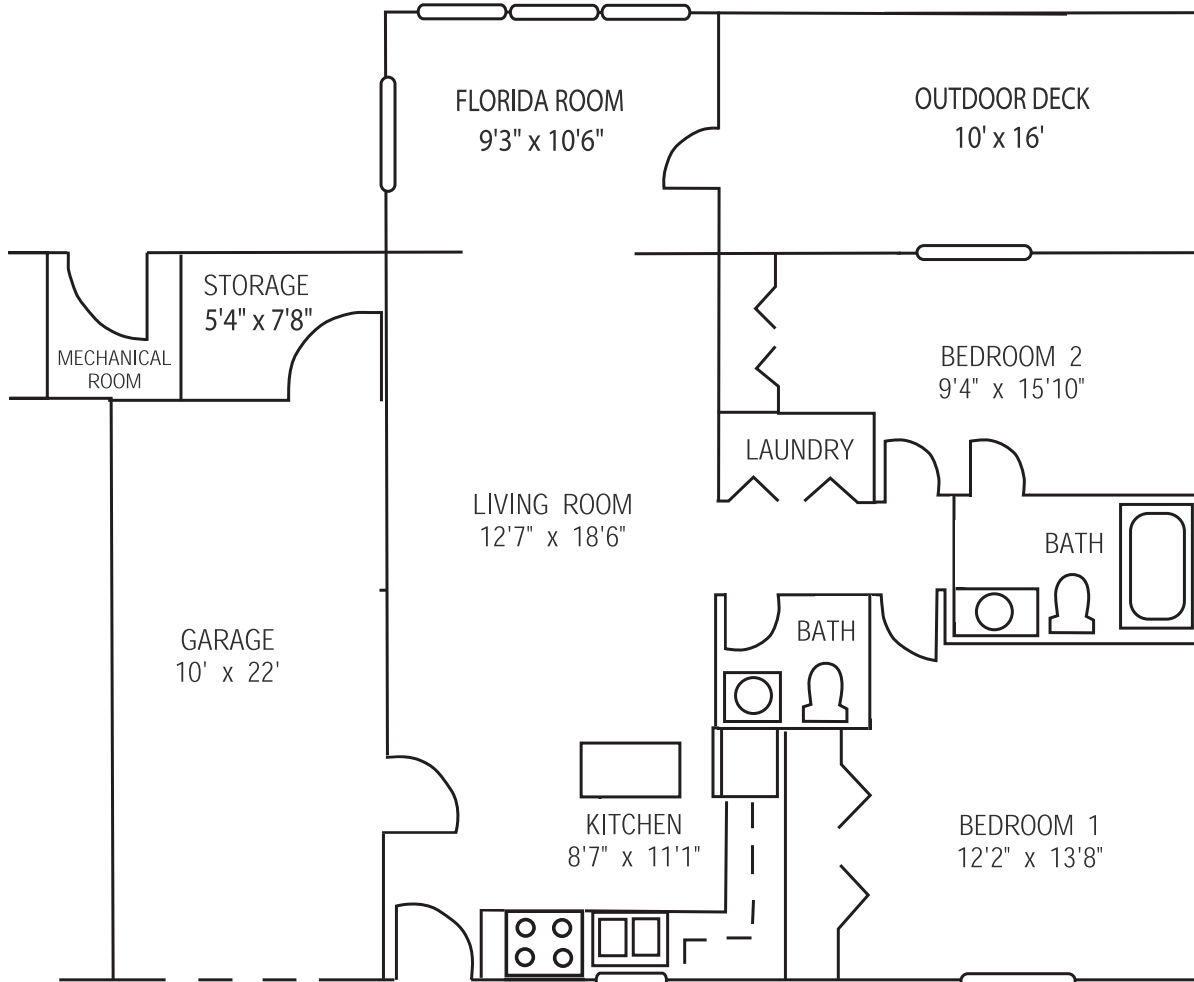

 **Heritage**
The Homestead

Floor Plans

INDEPENDENT LIVING

Promoting HOPE, DIGNITY, and PURPOSEFUL LIVING

Hillview I Cottage Floor Plan

Hillview I

2,484 sq. ft.

Hillview II Cottage Floor Plan

Hillview II

2,801 sq. ft.

Coachlight Cottage Floor Plan

Coachlight Cottage

1,350 sq. ft.

Garden Cottages 9-18 Floor Plan

Garden Cottages 9-22

602 sq. ft.

One Bedroom Deluxe Apartment Floor Plan

One Bedroom Deluxe Apartment

660 sq. ft.

One Bedroom Apartment Floor Plan

One Bedroom Apartment

447 sq. ft.

Two Bedroom Deluxe Apartment Floor Plan

Two Bedroom Deluxe Apartment

1,150 sq. ft.

Two Bedroom Apartment Floor Plan

Two Bedroom Apartment

630 sq. ft.

Studio Deluxe Apartment Floor Plan

Studio Deluxe Apartment

386 sq. ft.

Studio Apartment Floor Plan