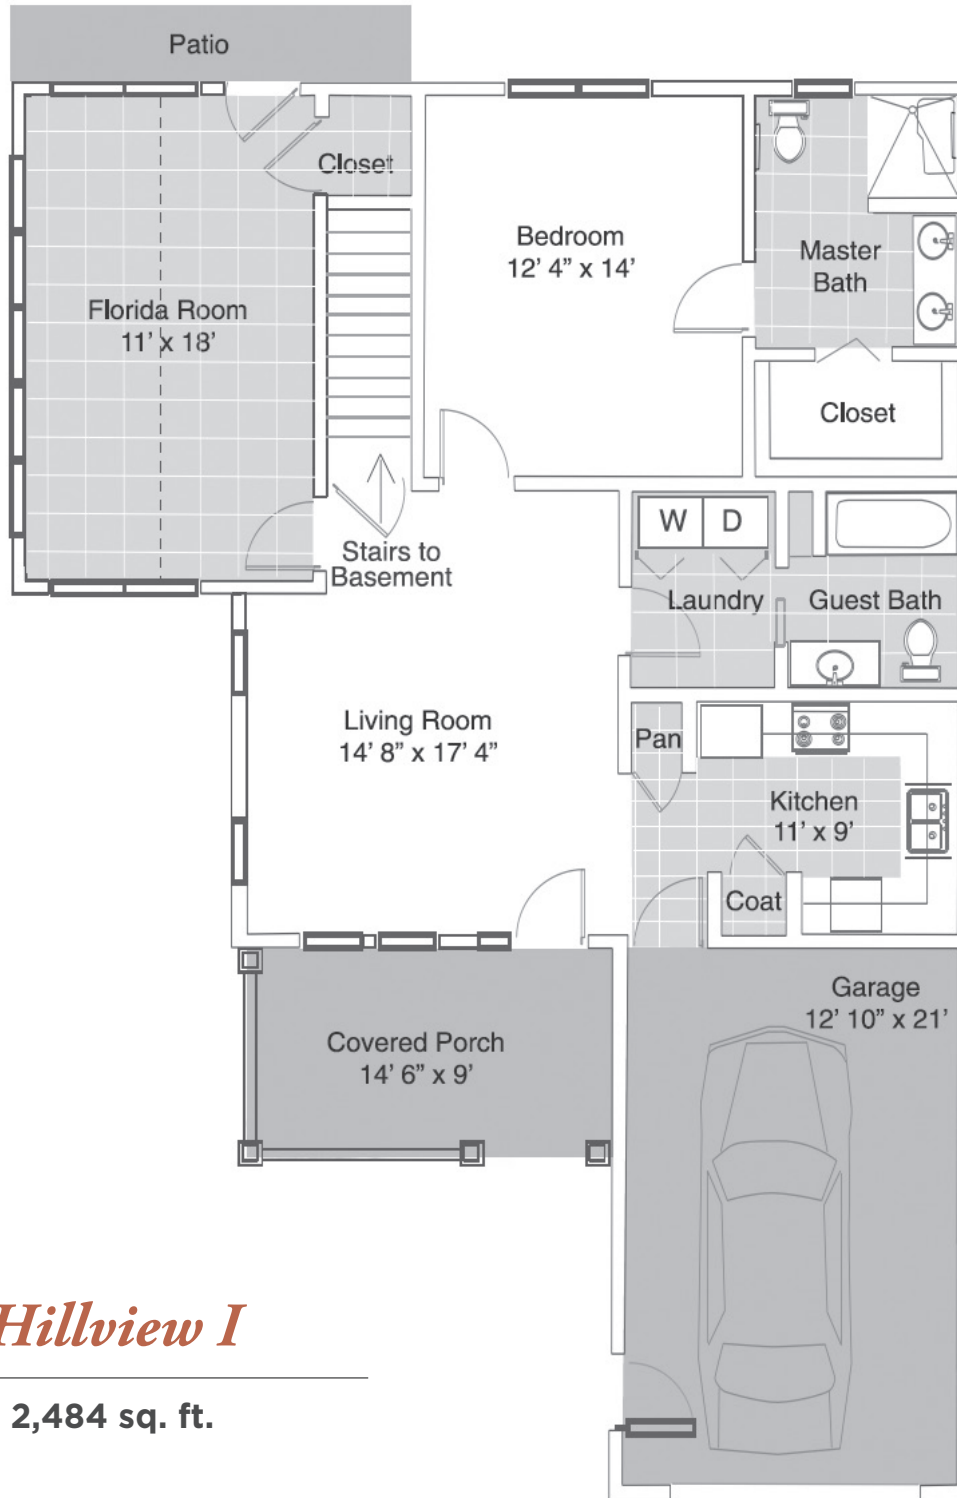

 **Heritage**
The Homestead

Floor Plans

INDEPENDENT LIVING

Promoting HOPE, DIGNITY, and PURPOSEFUL LIVING

Hillview I Cottage Floor Plan

Hillview I

2,484 sq. ft.

Hillview II Cottage Floor Plan

Hillview II

2,801 sq. ft.

Coachlight Cottage Floor Plan

Coachlight Cottage

1,350 sq. ft.

Garden Cottages 9-18 Floor Plan

Garden Cottages 9-22

602 sq. ft.

One Bedroom Deluxe Apartment Floor Plan

One Bedroom Deluxe Apartment

660 sq. ft.

One Bedroom Apartment Floor Plan

One Bedroom Apartment

447 sq. ft.

Two Bedroom Deluxe Apartment Floor Plan

Two Bedroom Deluxe Apartment

1,150 sq. ft.

Two Bedroom Apartment Floor Plan

Two Bedroom Apartment

630 sq. ft.

Studio Deluxe Apartment Floor Plan

Studio Deluxe Apartment

386 sq. ft.

Studio Apartment Floor Plan