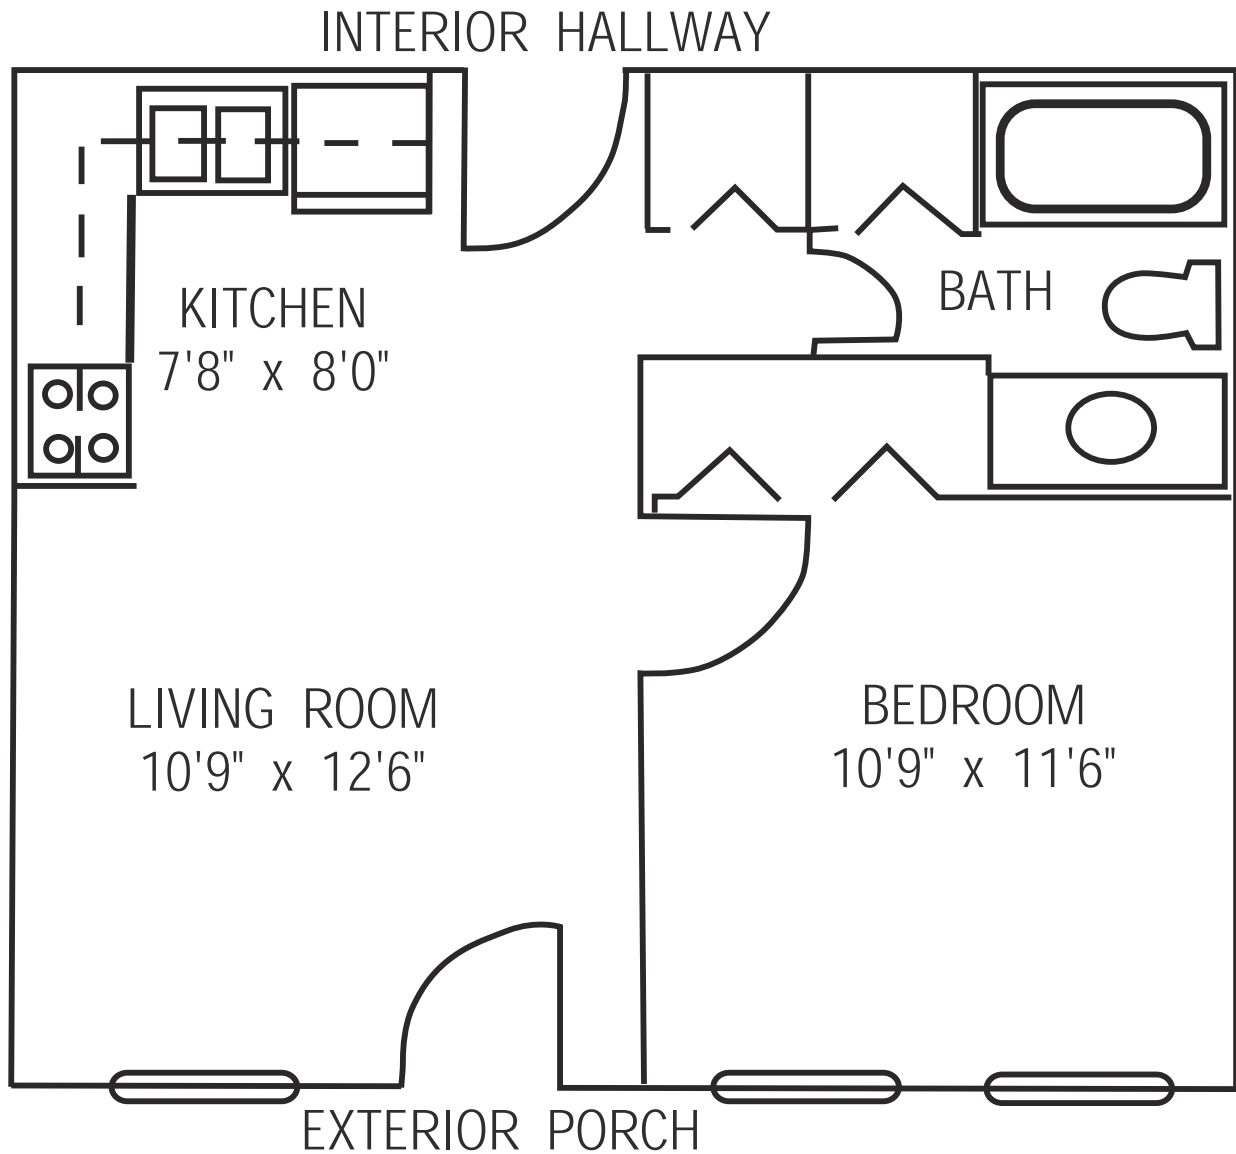

 **Heritage**
The Homestead

Floor Plans

INDEPENDENT LIVING

Promoting HOPE, DIGNITY, and PURPOSEFUL LIVING

Hillview I Cottage Floor Plan

Hillview I

2,484 sq. ft.

Hillview II Cottage Floor Plan

Hillview II

2,801 sq. ft.

Coachlight Cottage Floor Plan

Coachlight Cottage

1,350 sq. ft.

Garden Cottages 9-18 Floor Plan

Garden Cottages 9-22

602 sq. ft.

One Bedroom Deluxe Apartment Floor Plan

One Bedroom Deluxe Apartment

660 sq. ft.

One Bedroom Apartment Floor Plan

One Bedroom Apartment

447 sq. ft.

Two Bedroom Deluxe Apartment Floor Plan

Two Bedroom Deluxe Apartment

1,150 sq. ft.

Two Bedroom Apartment Floor Plan

Two Bedroom Apartment

630 sq. ft.

Studio Deluxe Apartment Floor Plan

Studio Deluxe Apartment

386 sq. ft.

Studio Apartment Floor Plan