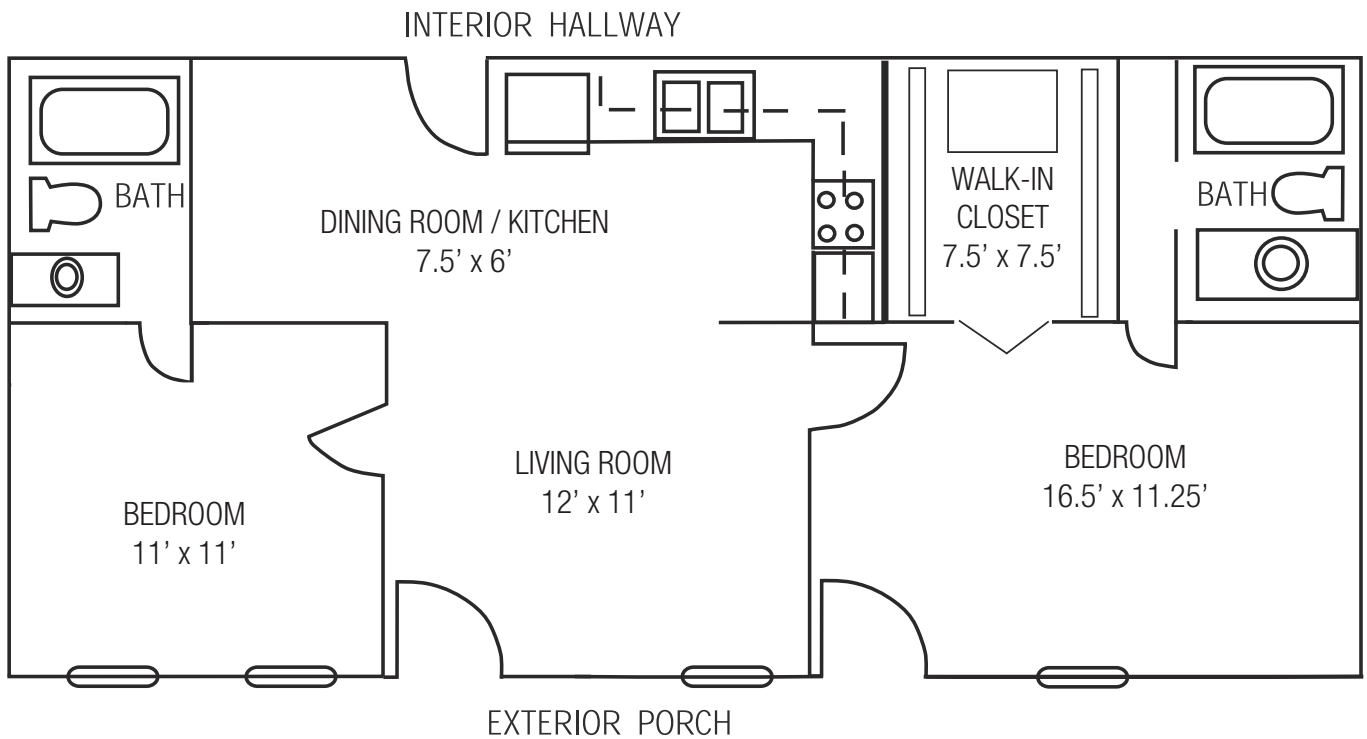

 **Heritage**
The Homestead

Floor Plans

INDEPENDENT LIVING

Promoting HOPE, DIGNITY, and PURPOSEFUL LIVING

Hillview I Cottage Floor Plan

Hillview I

2,484 sq. ft.

Hillview II Cottage Floor Plan

Hillview II

2,801 sq. ft.

Coachlight Cottage Floor Plan

Coachlight Cottage

1,350 sq. ft.

Garden Cottages 9-18 Floor Plan

Garden Cottages 9-22

602 sq. ft.

One Bedroom Deluxe Apartment Floor Plan

One Bedroom Deluxe Apartment

660 sq. ft.

One Bedroom Apartment Floor Plan

One Bedroom Apartment

447 sq. ft.

Two Bedroom Deluxe Apartment Floor Plan

Two Bedroom Deluxe Apartment

1,150 sq. ft.

Two Bedroom Apartment Floor Plan

Two Bedroom Apartment

630 sq. ft.

Studio Deluxe Apartment Floor Plan

Studio Deluxe Apartment

386 sq. ft.

Studio Apartment Floor Plan