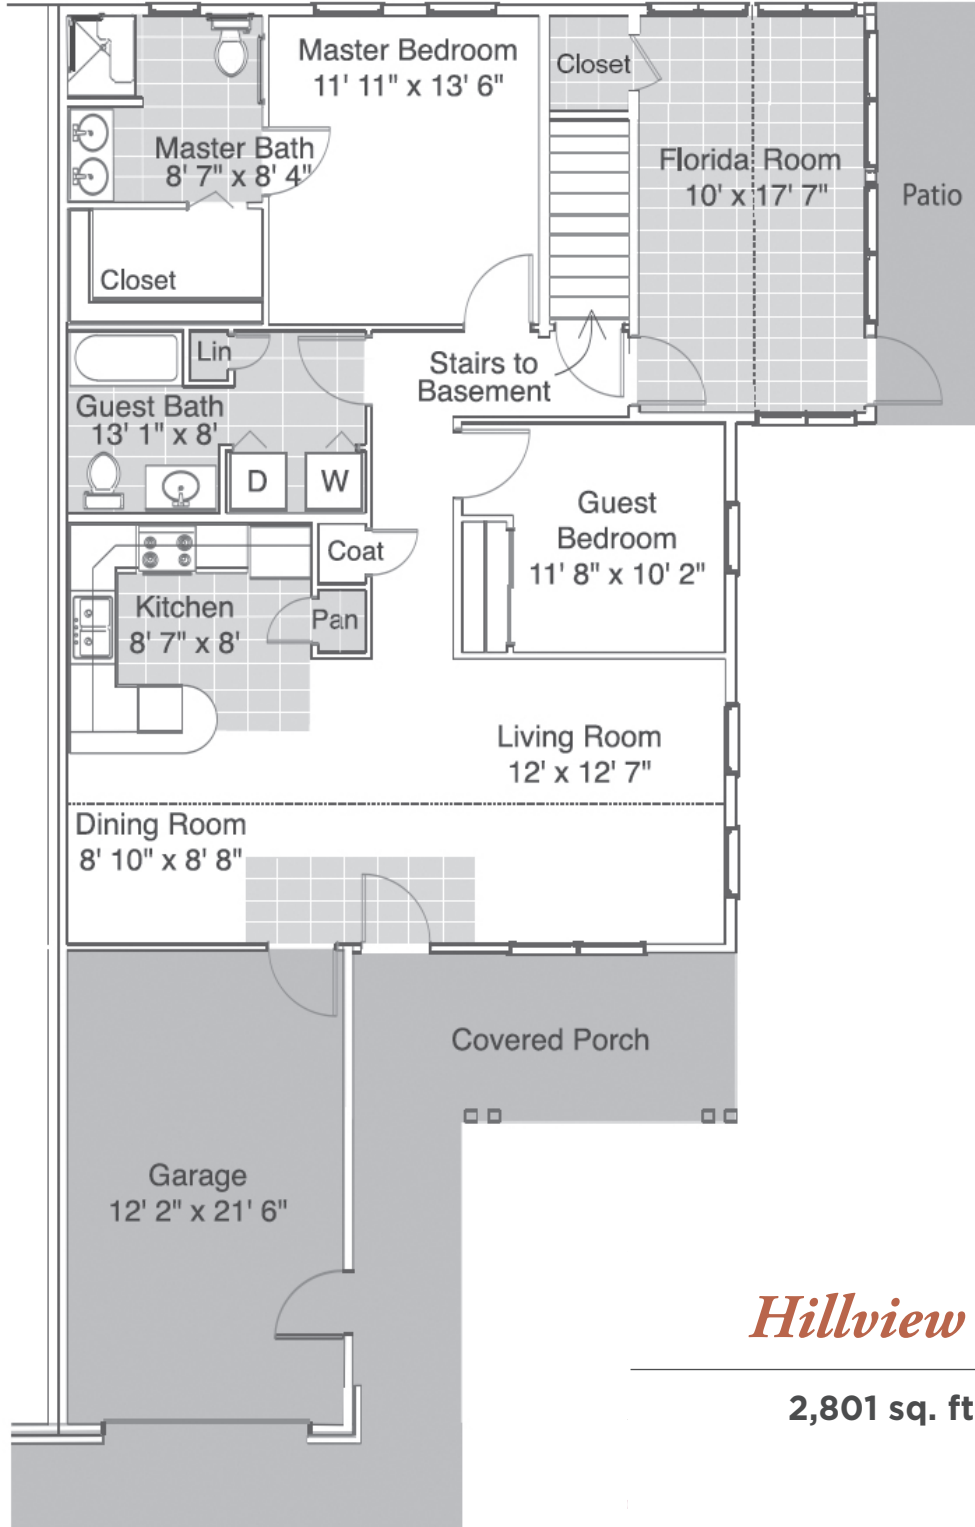

 **Heritage**
The Homestead

Floor Plans

INDEPENDENT LIVING

Promoting HOPE, DIGNITY, and PURPOSEFUL LIVING

Hillview I Cottage Floor Plan

Hillview I

2,484 sq. ft.

Hillview II Cottage Floor Plan

Hillview II

2,801 sq. ft.

Coachlight Cottage Floor Plan

Coachlight Cottage

1,350 sq. ft.

Garden Cottages 9-18 Floor Plan

Garden Cottages 9-22

602 sq. ft.

One Bedroom Deluxe Apartment Floor Plan

One Bedroom Deluxe Apartment

660 sq. ft.

One Bedroom Apartment Floor Plan

One Bedroom Apartment

447 sq. ft.

Two Bedroom Deluxe Apartment Floor Plan

Two Bedroom Deluxe Apartment

1,150 sq. ft.

Two Bedroom Apartment Floor Plan

Two Bedroom Apartment

630 sq. ft.

Studio Deluxe Apartment Floor Plan

Studio Deluxe Apartment

386 sq. ft.

Studio Apartment Floor Plan