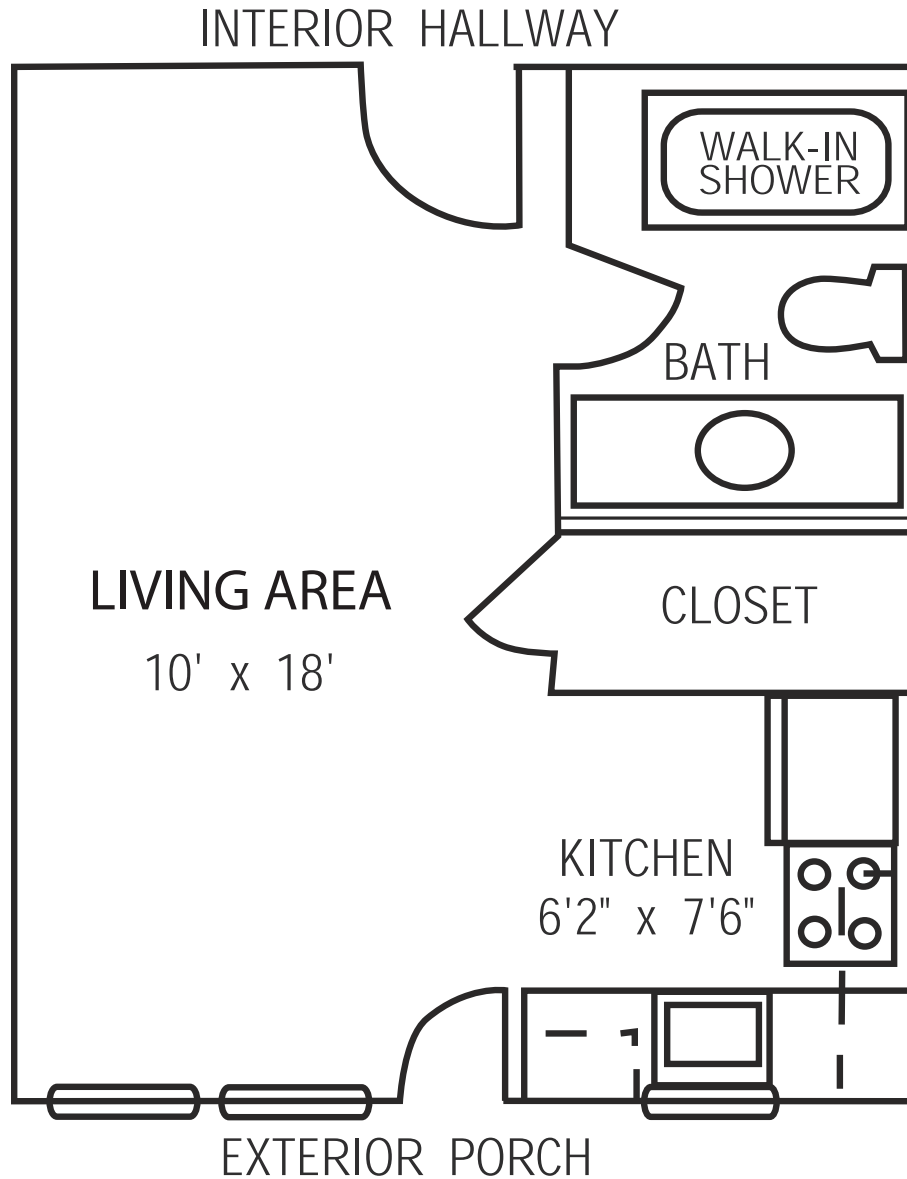

 **Heritage**
The Homestead

Floor Plans

INDEPENDENT LIVING

Promoting HOPE, DIGNITY, and PURPOSEFUL LIVING

Hillview I Cottage Floor Plan

Hillview I

2,484 sq. ft.

Hillview II Cottage Floor Plan

One Bedroom Deluxe Apartment Floor Plan

One Bedroom Deluxe Apartment

660 sq. ft.

One Bedroom Apartment Floor Plan

One Bedroom Apartment

447 sq. ft.

Two Bedroom Deluxe Apartment Floor Plan

Two Bedroom Deluxe Apartment

1,150 sq. ft.

Two Bedroom Apartment Floor Plan

Two Bedroom Apartment

630 sq. ft.

Studio Deluxe Apartment Floor Plan

Studio Deluxe Apartment

386 sq. ft.

Studio Apartment Floor Plan

Studio Apartment

314 sq. ft.

 **Heritage**
The Homestead

Multiple layouts available. Contact us to schedule your tour today!

WWW.HERITAGE1886.ORG

4600 ROUTE 60 | PO BOX 350 | GERRY, NY 14740 | 716-763-5608